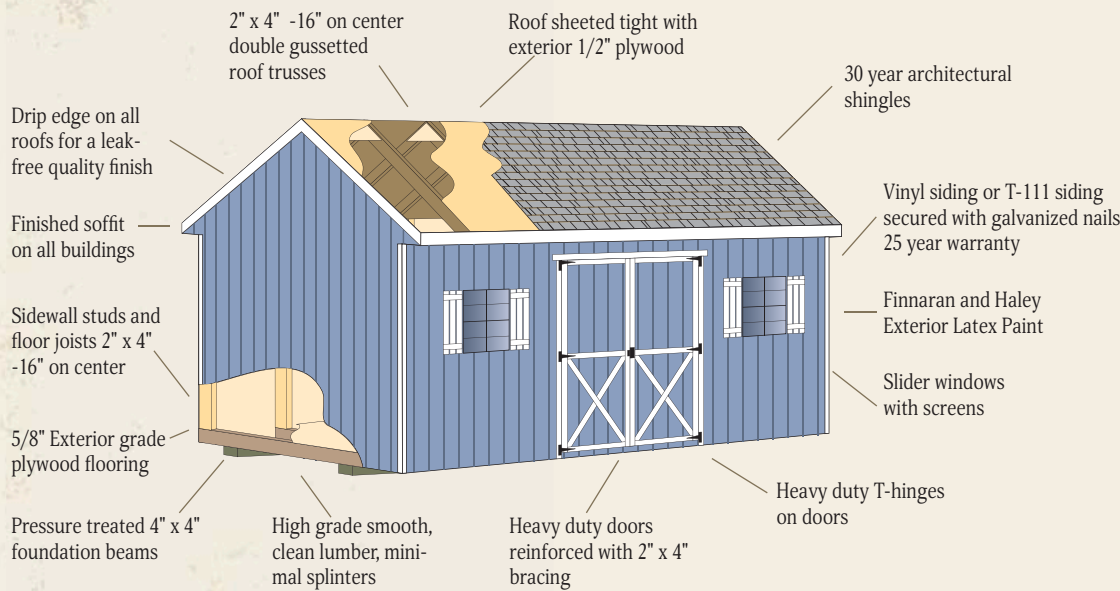

Construction Details