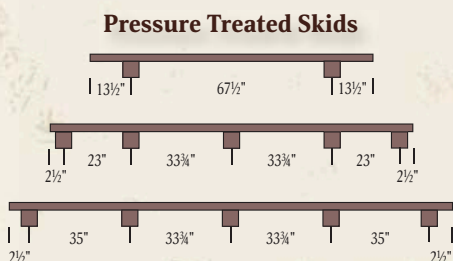

All buildings are fully assembled and delivered to your prepared site. Kits are available if your location is not accessible by truck and trailer.